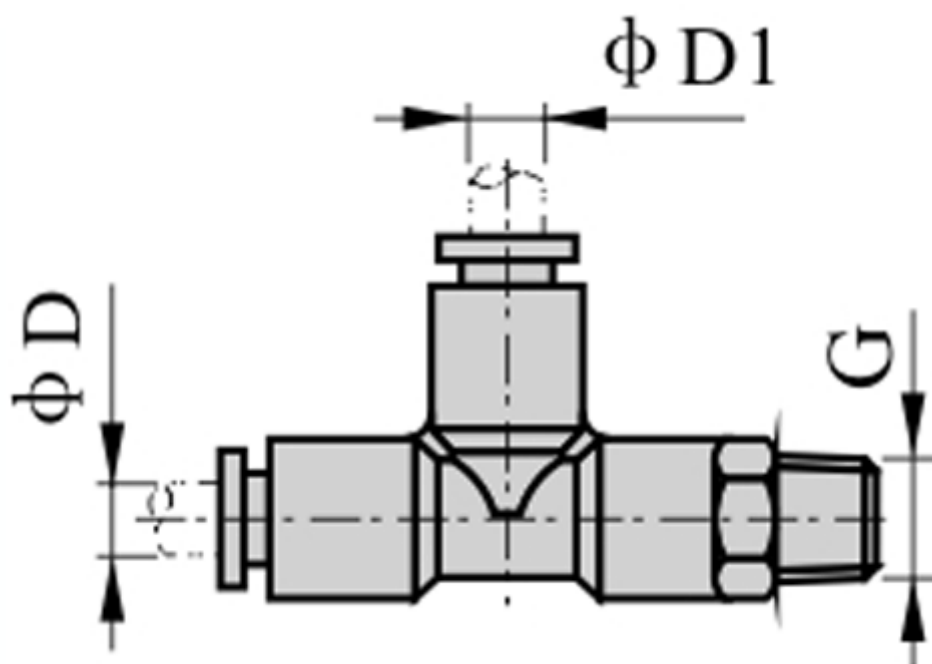

# Data Sheet

Article number: 58EPD1604

Description: Fitting EPD1604 Tee connector  
male thread 1/2", tube diameter 16

## Measures

D = 16  
Thread = 1/2"